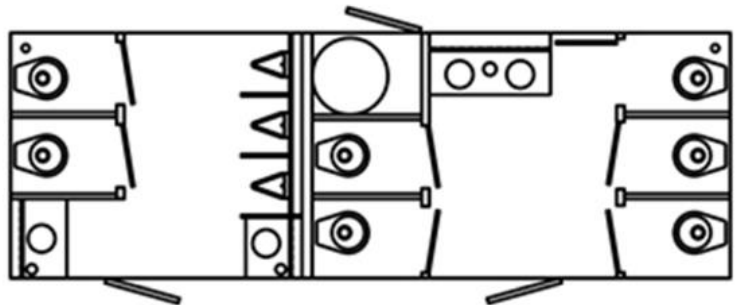

The URBAN

Luxury 10 Station Restroom Trailer

Unit has 2 entrances. Each area has a solid surface sink top, stainless sinks with running water, vent fan, and LED lighting. Women's side has five private stalls with solid arched black doors & flushing toilets. The men's area is equipped with 3 waterless urinals and two private stalls with solid arched black doors & flushing toilets. Air Conditioning & Heat, Sony AM/FM/CD Player with Bluetooth. 200 Gallons Fresh/1000 Gallons Waste. Measures 27' with Hitch.